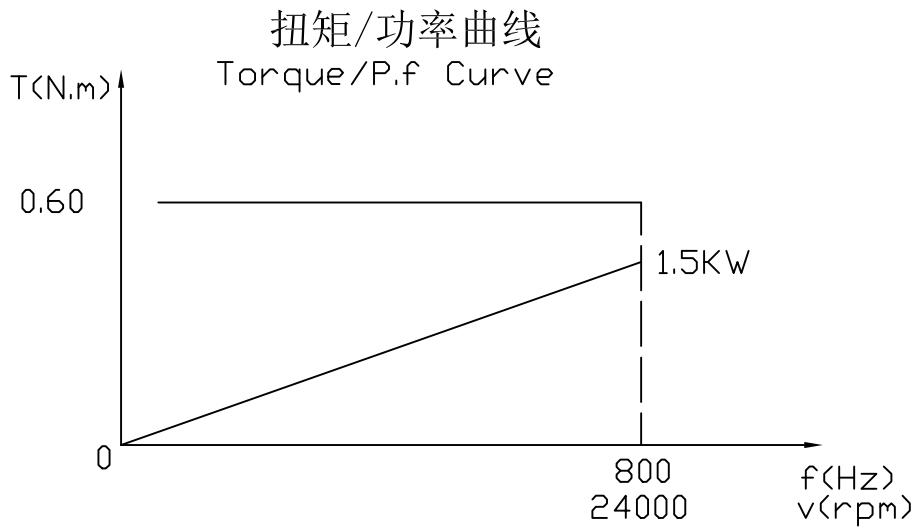

GDL80-20-24Z/1.5  
1.5KW 220V 5.8A  
800Hz 24000rpm

注: TA:20°C Serv:S1 Water cooling