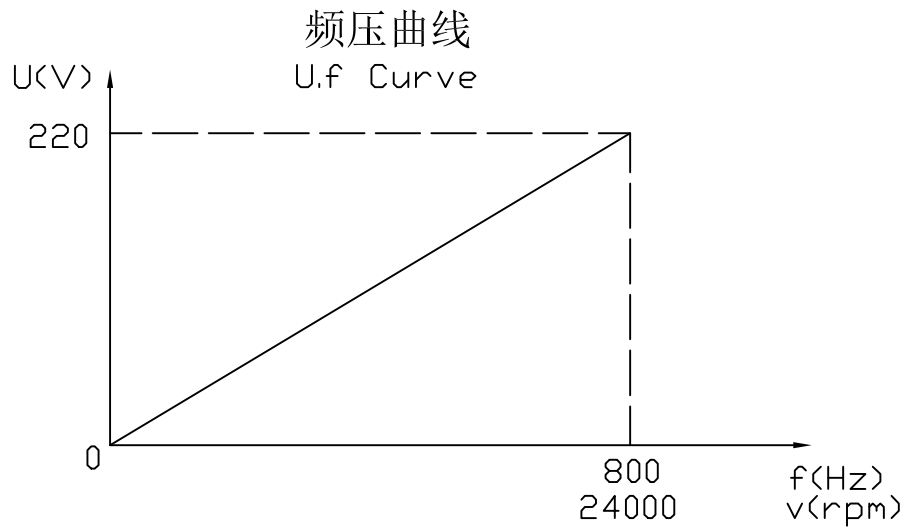

GDL80-20-24Z/1.5  
1.5KW 220V 5.8A  
800Hz 24000rpm

注: TA:20°C Serv:S1 Water cooling