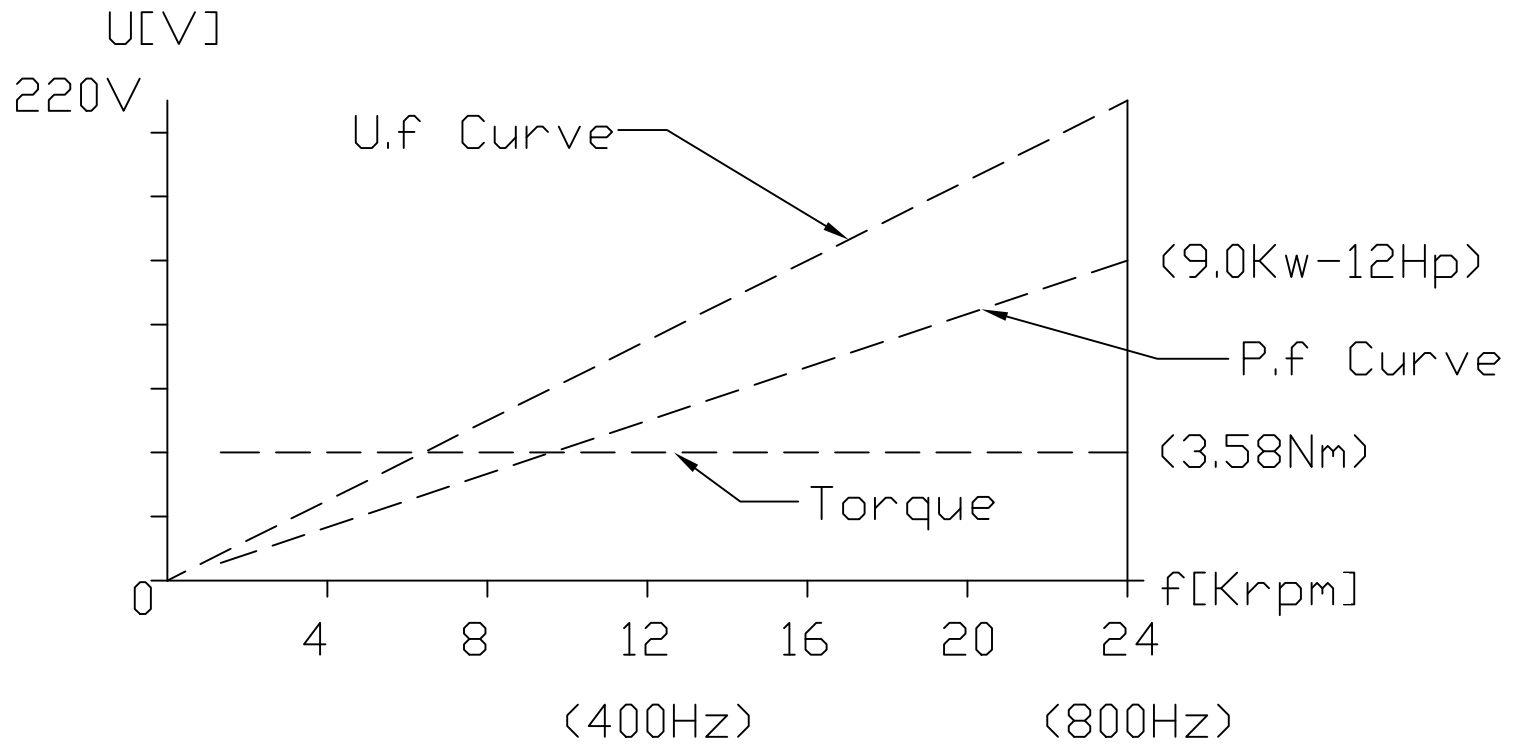

GDL70-24Z/9.0  
220V 32.0A 4P

TA:20°C

Serv:S6 60%

air cooling